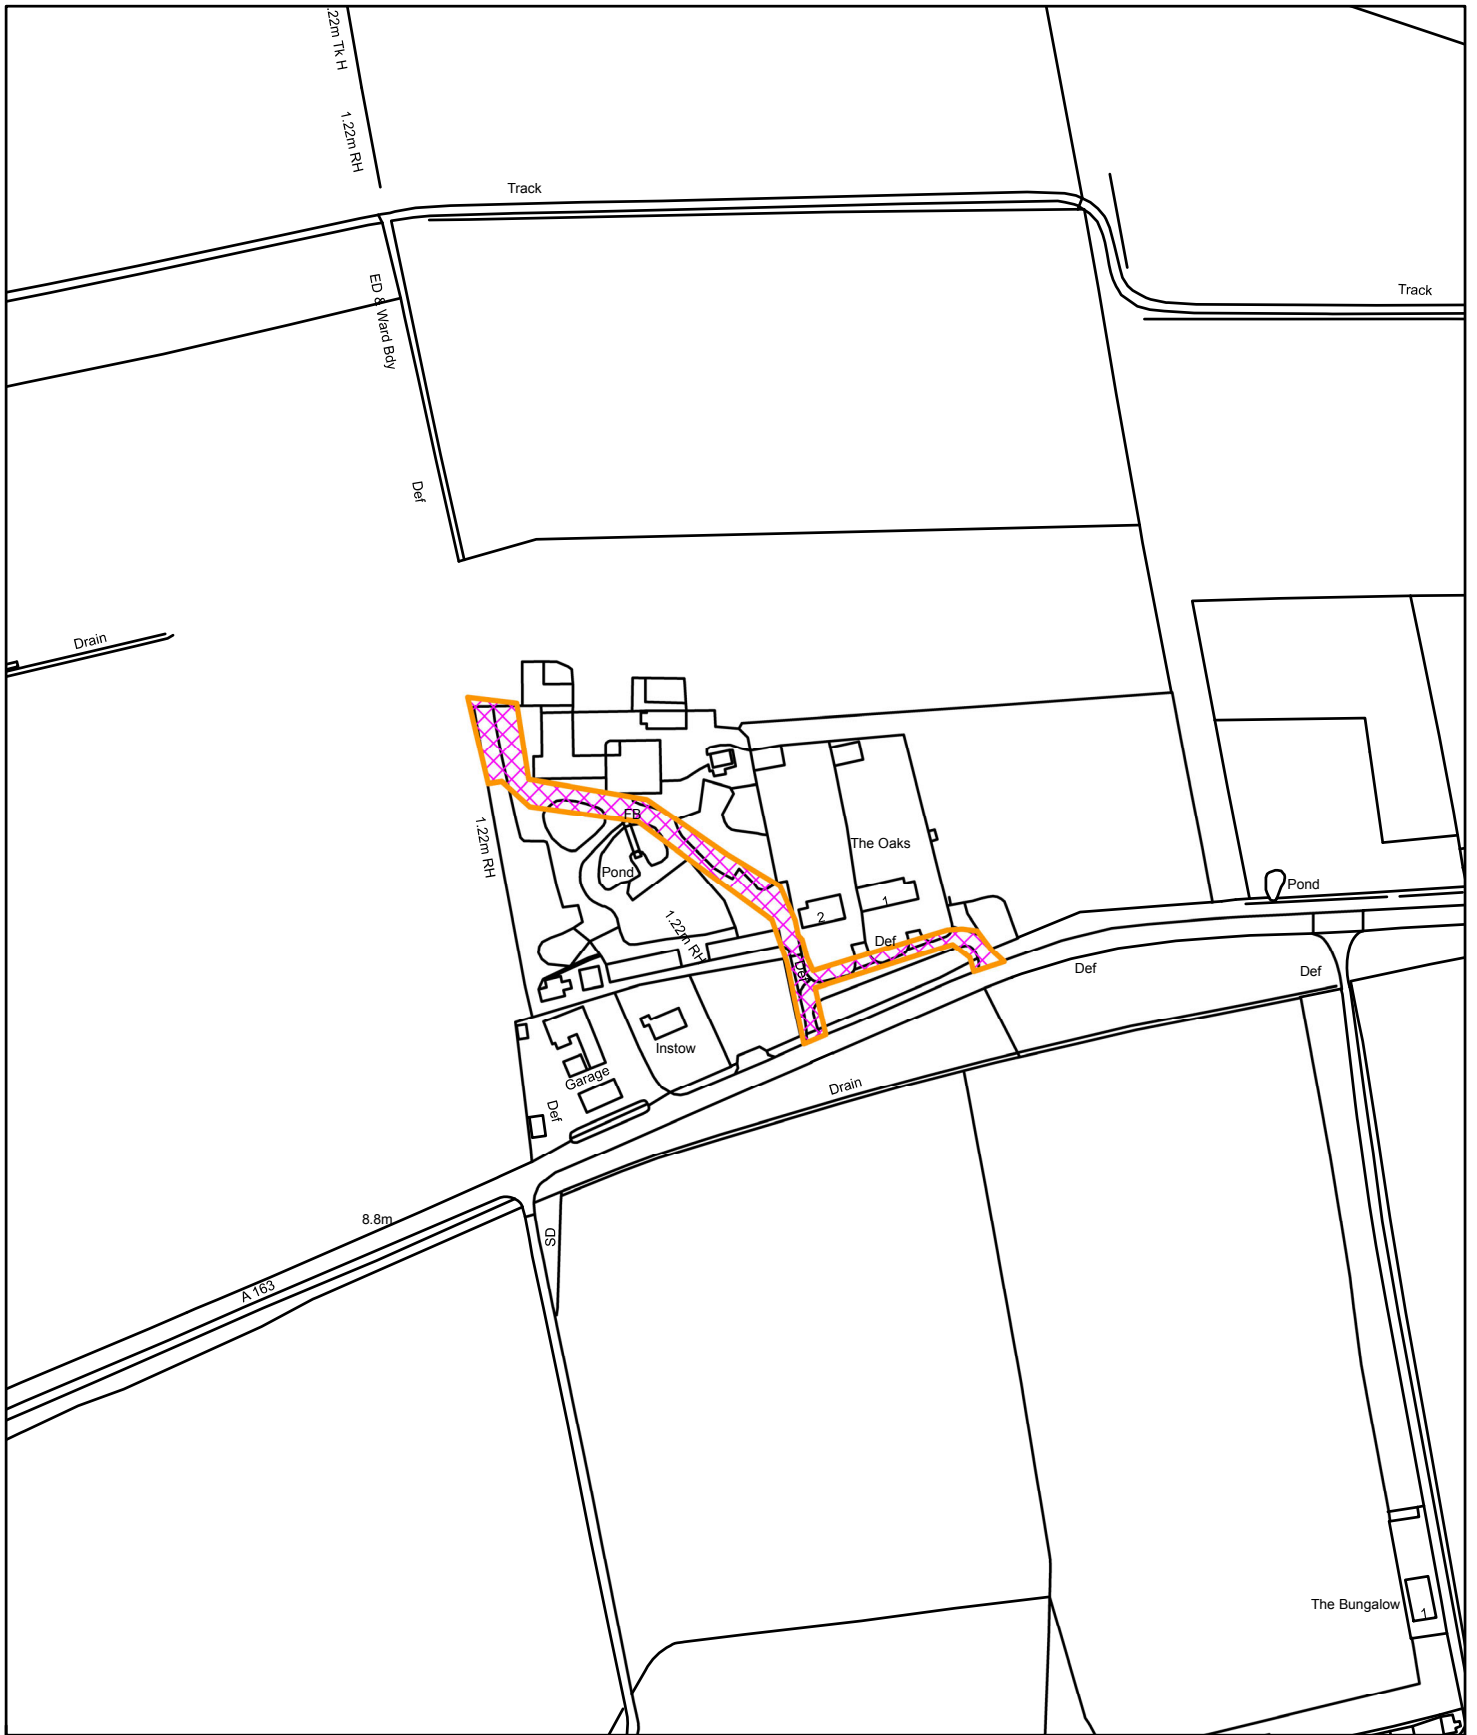

Birchwood Lodge, Market Weighton Road, Barlby
2021/0638/FUL

Reproduced from the Ordnance Survey mapping with the permission of Her Majesty's Stationary Office. Unauthorised reproduction infringes Crown Copyright and may lead to prosecution or civil proceedings © Crown Copyright
Selby District Council Licence No. 100018656
This copy has been produced specifically for Planning and Building Control purposes only.
No further copies may be made.

N
1:2,500